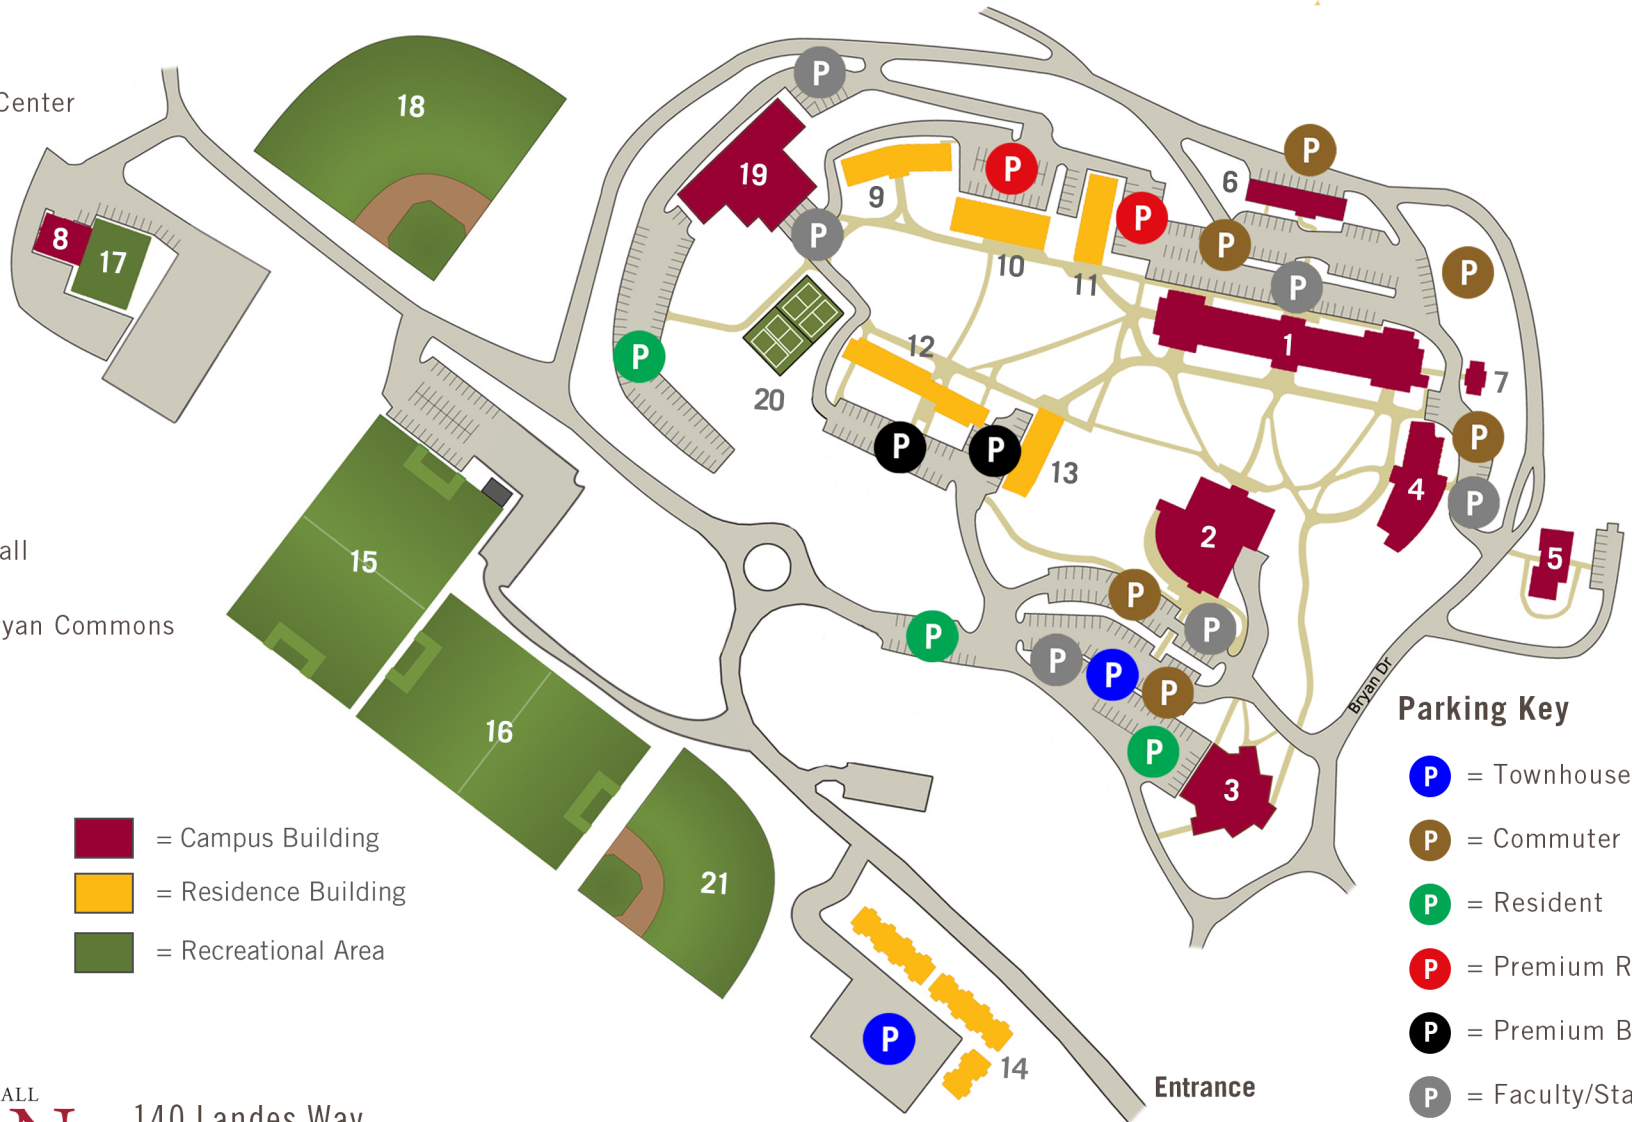

WELCOME TO BRYAN! *Parking Map*

Campus Buildings

1. Mercer Hall
2. Latimer Student Center
3. Rudd Auditorium
4. Bryan Library
5. Rhea House
6. Rankin Center
7. Anderson Annex
8. Physical Plant

Student Housing

9. Robinson Hall
10. Arnold Hall
11. Huston Hall
12. Woodlee-Ewing Hall
13. Long Hall
14. Townhouses at Bryan Commons

Recreational Areas

15. Soccer Field
16. Practice Field
17. Practice Gym
18. Baseball Field
19. Summers Gym
20. Tennis Courts
21. Softball Field

- = Campus Building
- = Residence Building
- = Recreational Area

Parking Key

- P = Townhouse
- P = Commuter
- P = Resident
- P = Premium Red
- P = Premium Black
- P = Faculty/Staff

140 Landes Way
Dayton, TN 37321
800.277.955 | bryan.edu

*Premium Black and Red can park in the Green standard areas if there are no spots in their assigned areas.